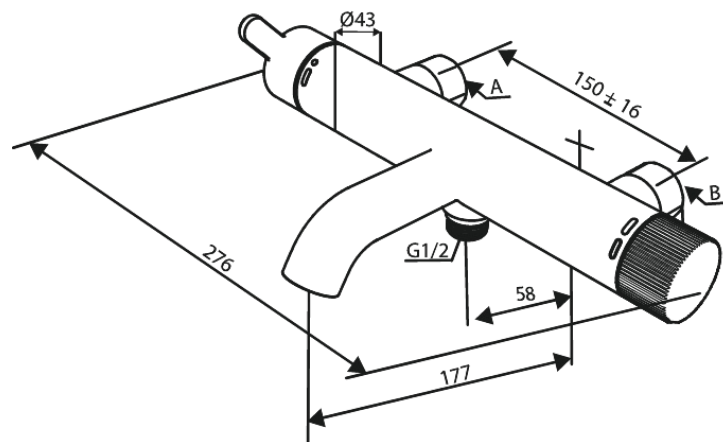

FM Mattsson Denmark ApS
Hvidkærvej 48, 5250 Odense SV, DK-56416218

+45 88 33 00 34 danmark@fmmattssongroup.com

Mere information på damixa.com

damixa