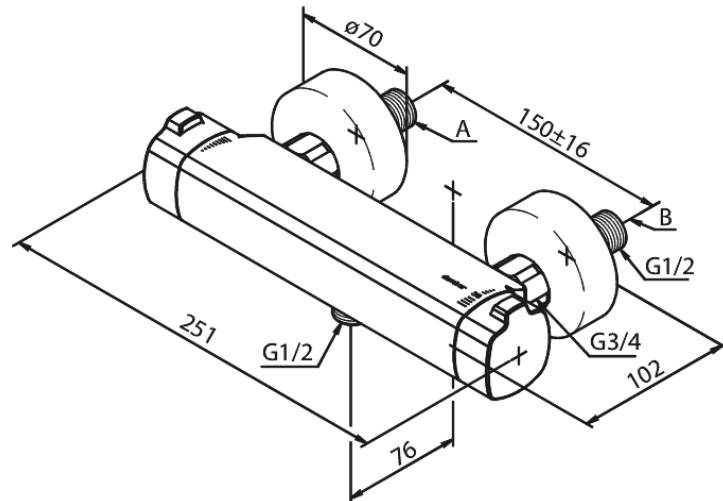

FM Mattsson Denmark ApS
Hvidkærvej 48, 5250 Odense SV, DK-56416218

+45 88 33 00 34 danmark@fmmattssongroup.com

Mere information på damixa.com

damixa