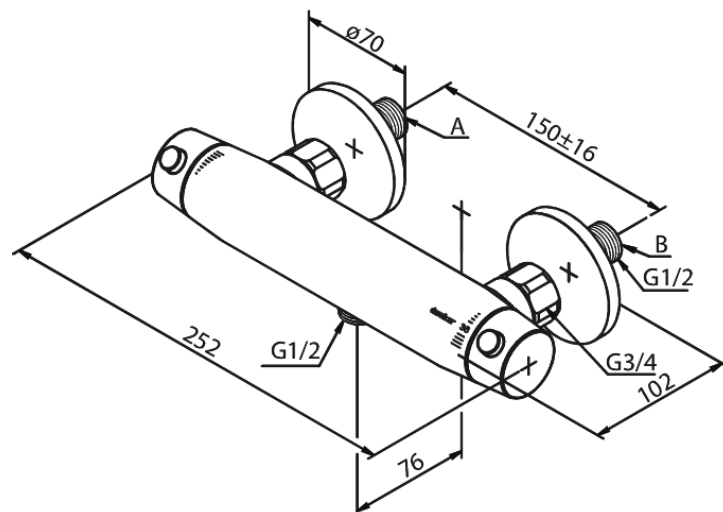

Product features

FM Mattsson Denmark ApS
Hvidkærvej 48, 5250 Odense SV, DK-56416218

+45 88 33 00 34 danmark@fmmattssongroup.com

Mere information på damixa.com

damixa