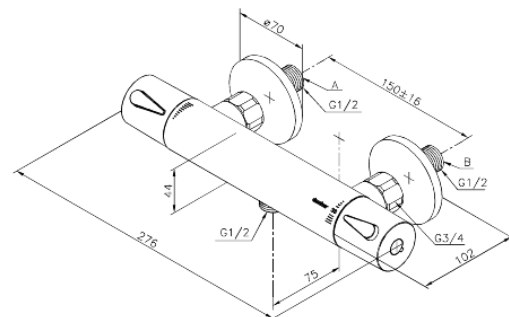

FM Mattsson Denmark ApS
Hvidkærvej 48, 5250 Odense SV, DK-56416218

+45 88 33 00 34 damixa-international@fmmattsongroup.com

Mere information på damixa.com

damixa