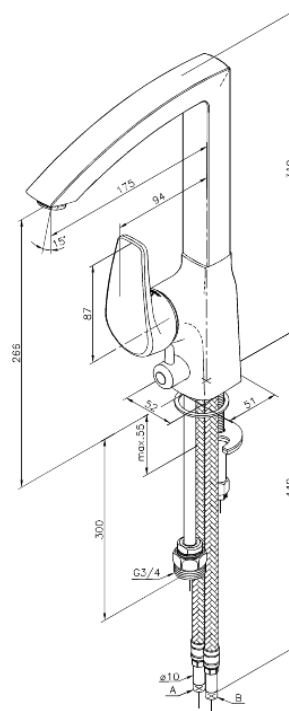

Product features

FM Mattsson Denmark ApS
Hvidkærvej 48, 5250 Odense SV, DK-56416218

+45 88 33 00 34 danmark@fmmattssongroup.com

Mere information på damixa.com

damixa