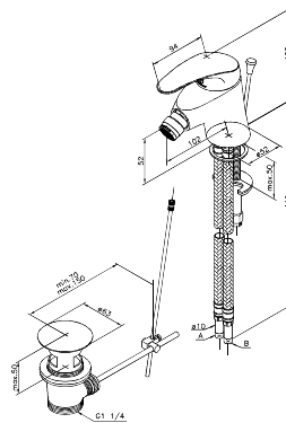

Lyra

Bidet Mixer with pop up waste

Article no.: 518310000
Finish: Chrome
Series: Lyra

EAN no.: 5708516714132

Standard features:

- 1 handle
- Ceramic cartridge
- Water consumption max. 11 l/min
- Pop up waste