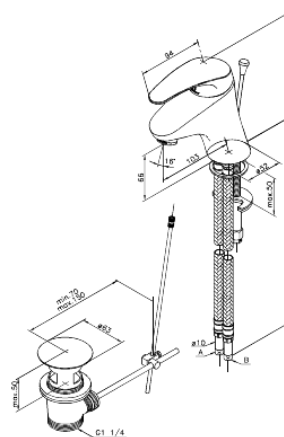

Standard features:

1 handle
Ceramic cartridge
Water consumption max.12 l/min
Pop up waste

FM Mattsson Denmark ApS
Hvidkærvej 48, 5250 Odense SV, DK-56416218

+45 88 33 00 34 danmark@fmmattssongroup.com

Mere information på damixa.com

damixa