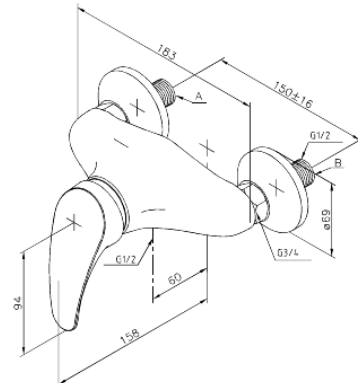

Lyra

Shower Mixer

Article no.: 512000000
Finish: Chrome
Series: Lyra

EAN no.: 5708516714118

Standard features:

Ceramic cartridge
Water consumption max. 13 l
Standard 150mm centres
With 3/4" wall plates & eccentric unions
1/2" connection for hand shower hose