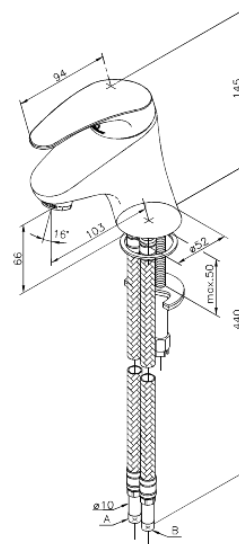

Lyra

Basin Mixer

Article no.: 510210000
Finish: Chrome
Series: Lyra

EAN no.: 5708516714088

Standard features:

1 handle
Ceramic cartridge
Water consumption max.12 l/min

FM Mattsson Denmark ApS
Hvidkærvej 48, 5250 Odense SV, DK-56416218