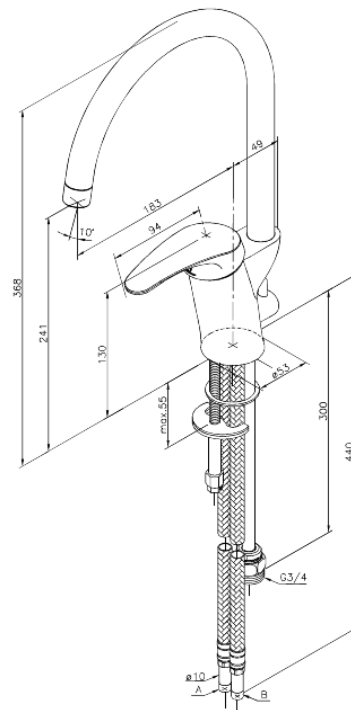

Product features

FM Mattsson Denmark ApS
Hvidkærvej 48, 5250 Odense SV, DK-56416218

+45 88 33 00 34 danmark@fmmattssongroup.com

Mere information på damixa.com

damixa