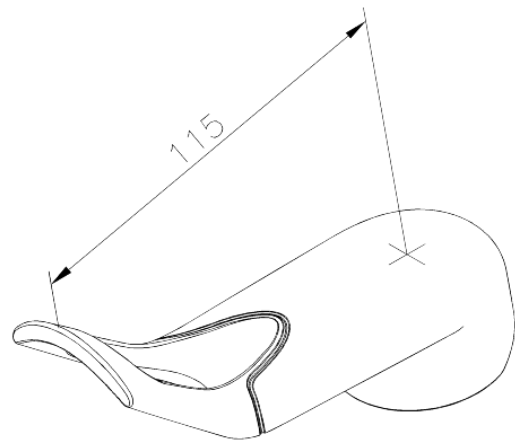

# Handle for basin mixer and kitchen high spout

**Article no.:** 484517400  
**Finish:** Chrome/Black  
**Series:** Clover Green

**EAN no.:** 5708516740131

FM Mattsson Denmark ApS  
Hvidkærvej 48, 5250 Odense SV, DK-56416218