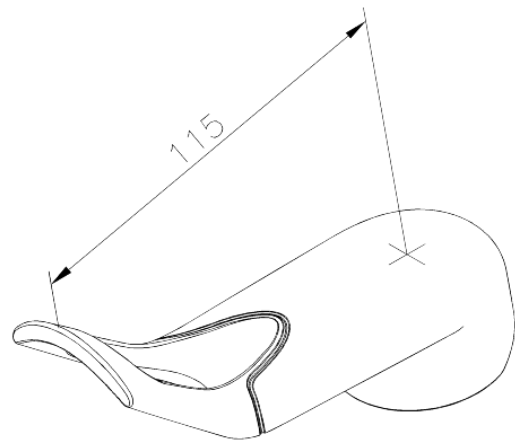

Clover Green

Handle for basin mixer and kitchen high spout

Article no.: 484517400
Finish: Chrome/Black
Series: Clover Green

EAN no.: 5708516740131

FM Mattsson Denmark ApS
Hvidkærvej 48, 5250 Odense SV, DK-56416218

+45 88 33 00 34 damixa-international@fmmattssongroup.com

Mere information på damixa.com

damixa