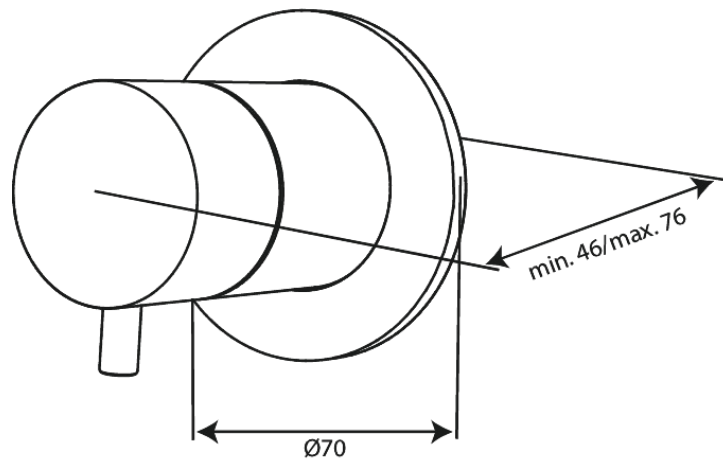

Standard features:

Cover plate and handle in metal

FM Mattsson Denmark ApS
Hvidkærvej 48, 5250 Odense SV, DK-56416218

+45 88 33 00 34 danmark@fmmattssongroup.com

Mere information på damixa.com

damixa