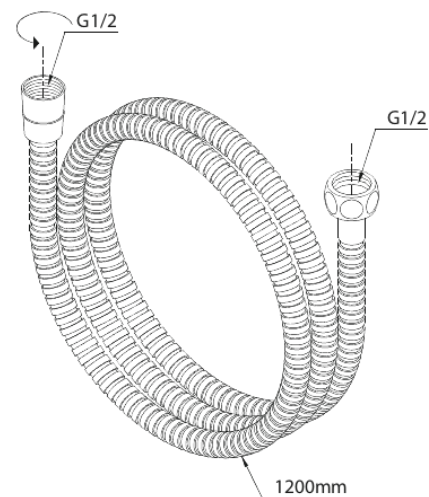

Shower Accessories

# Shower Hose Metal (1200 mm)

**Article no.:** 766925500  
**Finish:** Graphite Grey PVD  
**Series:** Shower Accessories

**EAN no.:** 5708516837800

FM Mattsson Denmark ApS  
Hvidkærvej 48, 5250 Odense SV, DK-56416218