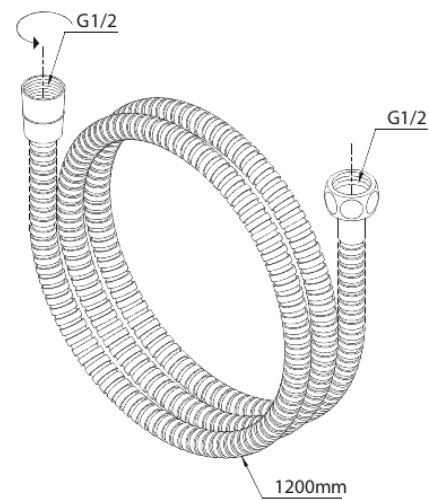

Shower Accessories

Shower Hose Metal (1200 mm)

Article no.: 766920000
Finish: Chrome
Series: Shower Accessories

EAN no.: 5708516839026

FM Mattsson Denmark ApS
Hvidkærvej 48, 5250 Odense SV, DK-56416218

+45 88 33 00 34 damixa-international@fmmattsongroup.com