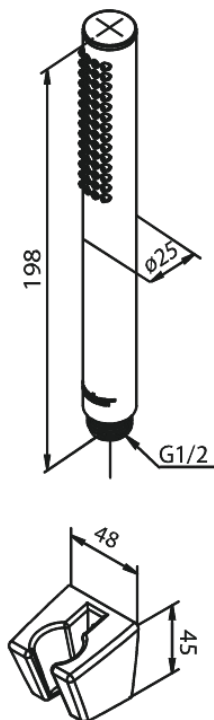

Product features

FM Mattsson Denmark ApS
Hvidkærvej 48, 5250 Odense SV, DK-56416218

+45 88 33 00 34 danmark@fmmattssongroup.com

Mere information på damixa.com

damixa