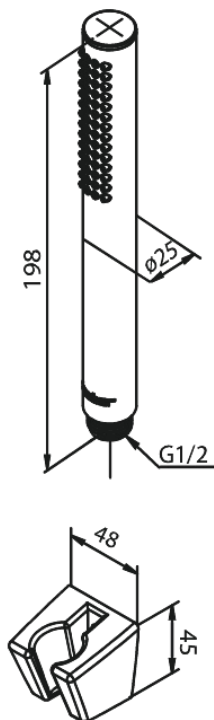

Merkur

Tube handshower set

Article no.: 765278700
Finish: Brushed Copper PVD
Series: Merkur

EAN no.: 5708516843108

Standard features:

Water consumption max.9 l/min
1 spray mode

Product features

FM Mattsson Denmark ApS
Hvidkærvej 48, 5250 Odense SV, DK-56416218