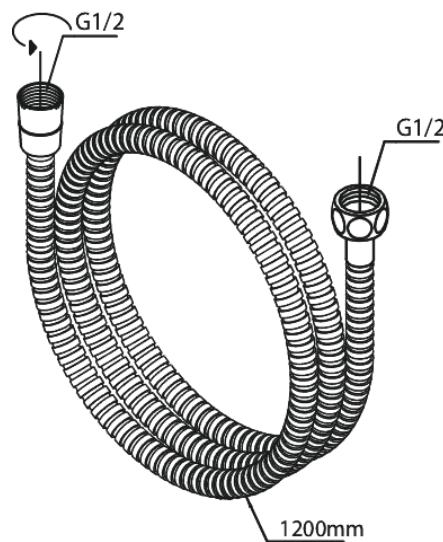

Merkur

Tube handshower set

Article no.: 765278700
Finish: Brushed Copper PVD
Series: Merkur

EAN no.: 5708516843108

Standard features:

Water consumption max.9 l/min
1 spray mode

Product features

FM Mattsson Denmark ApS
Hvidkærvej 48, 5250 Odense SV, DK-56416218