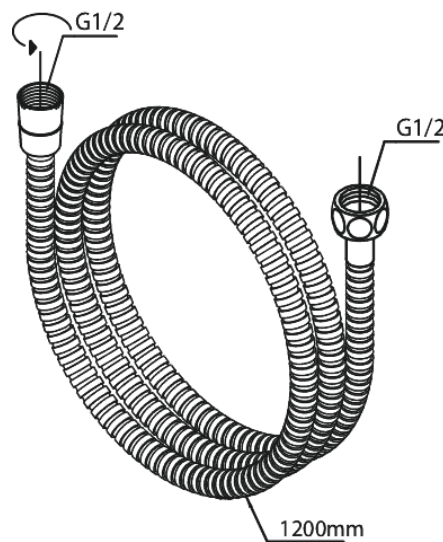

Product features

FM Mattsson Denmark ApS
Hvidkærvej 48, 5250 Odense SV, DK-56416218

+45 88 33 00 34 danmark@fmmattssongroup.com

Mere information på damixa.com

damixa