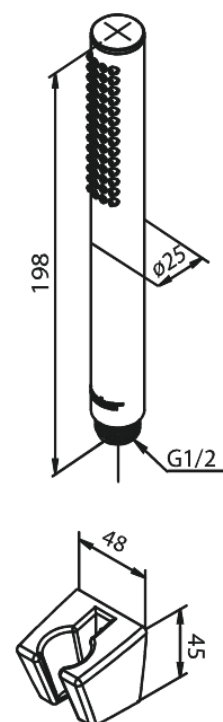

Product features

FM Mattsson Denmark ApS
Hvidkærvej 48, 5250 Odense SV, DK-56416218

+45 88 33 00 34 danmark@fmmattssongroup.com

Mere information på damixa.com

damixa