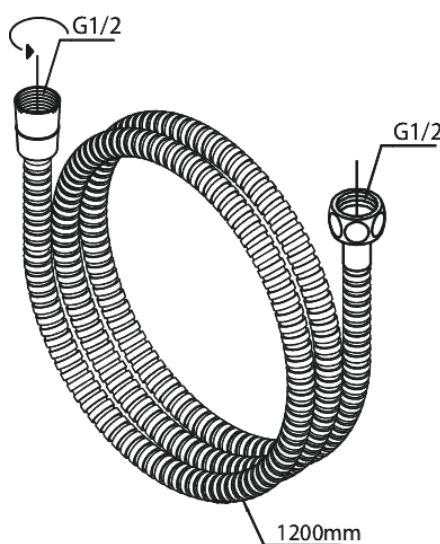

Product features

FM Mattsson Denmark ApS
Hvidkærvej 48, 5250 Odense SV, DK-56416218

+45 88 33 00 34 danmark@fmmattssongroup.com

Mere information på damixa.com

damixa