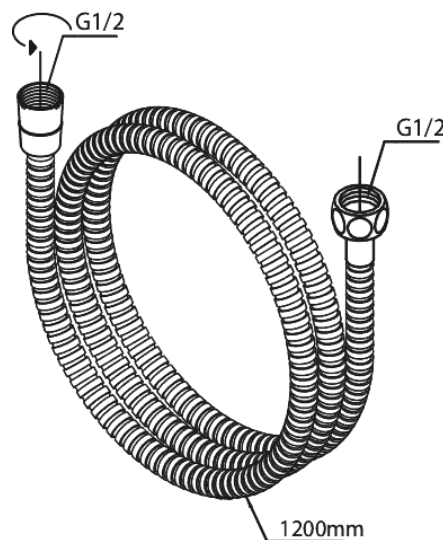

Merkur

Tube handshower set

Article no.: 765276100
Finish: Matt black
Series: Merkur

EAN no.: 5708516843085

Standard features:

Water consumption max.9 l/min
1 spray mode

Product features

FM Mattsson Denmark ApS
Hvidkærvej 48, 5250 Odense SV, DK-56416218