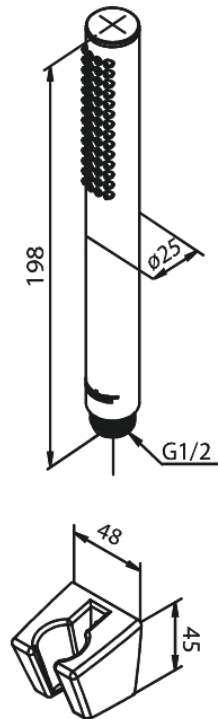

Merkur

Tube handshower set

Article no.: 765276100
Finish: Matt black
Series: Merkur

EAN no.: 5708516843085

Standard features:

Water consumption max.9 l/min
1 spray mode

Product features

FM Mattsson Denmark ApS
Hvidkærvej 48, 5250 Odense SV, DK-56416218