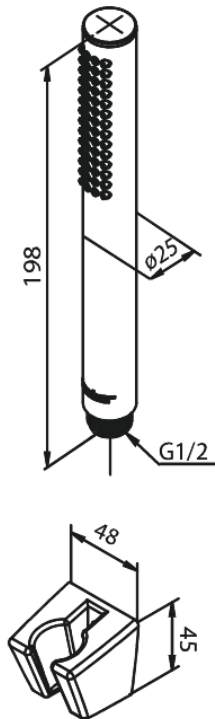

Product features

FM Mattsson Denmark ApS
Hvidkærvej 48, 5250 Odense SV, DK-56416218

+45 88 33 00 34 danmark@fmmattssongroup.com

Mere information på damixa.com

damixa