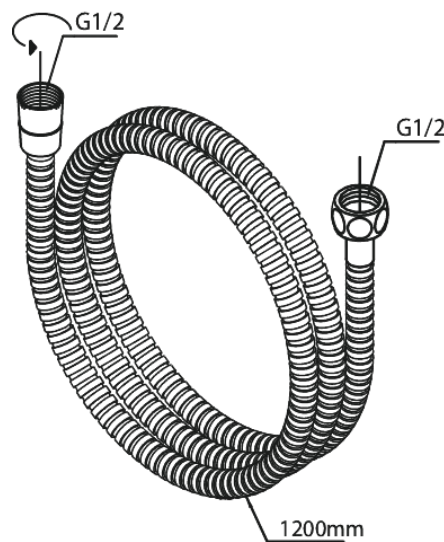

Product features

FM Mattsson Denmark ApS
Hvidkærvej 48, 5250 Odense SV, DK-56416218

+45 88 33 00 34 danmark@fmmattssongroup.com

Mere information på damixa.com

damixa