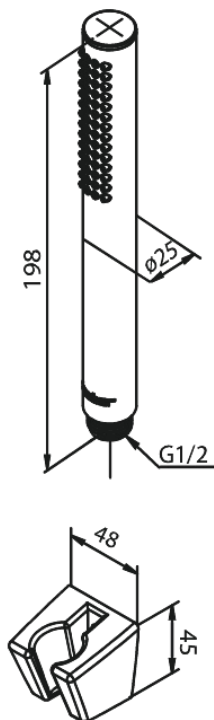

Merkur

Tube handshower set

Article no.: 765275500
Finish: Graphite Grey PVD
Series: Merkur

EAN no.: 5708516843078

Standard features:

Water consumption max.9 l/min
1 spray mode

Product features

FM Mattsson Denmark ApS
Hvidkærvej 48, 5250 Odense SV, DK-56416218