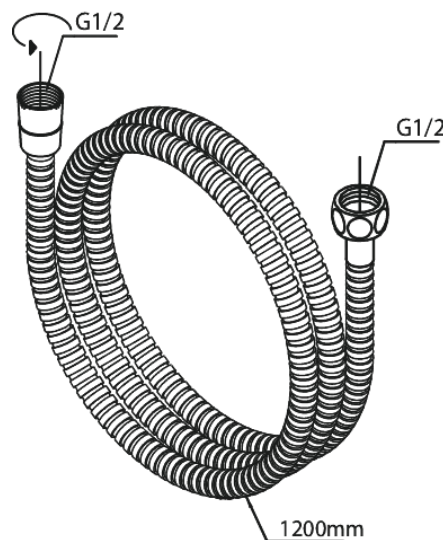

Merkur

Tube handshower set

Article no.: 765275500
Finish: Graphite Grey PVD
Series: Merkur

EAN no.: 5708516843078

Standard features:

Water consumption max.9 l/min
1 spray mode

Product features

FM Mattsson Denmark ApS
Hvidkærvej 48, 5250 Odense SV, DK-56416218