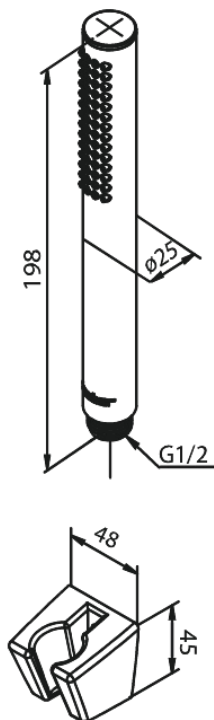

Merkur

Tube handshower set

Article no.: 765274600
Finish: Steel PVD
Series: Merkur

EAN no.: 5708516843061

Standard features:

Water consumption max.9 l/min
1 spray mode

Product features

FM Mattsson Denmark ApS
Hvidkærvej 48, 5250 Odense SV, DK-56416218