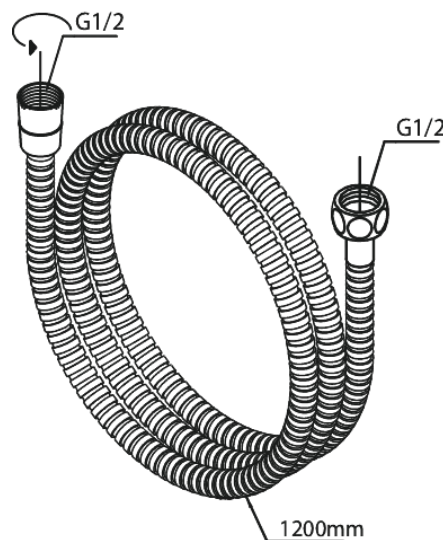

Merkur

Tube handshower set

Article no.: 765274600
Finish: Steel PVD
Series: Merkur

EAN no.: 5708516843061

Standard features:

Water consumption max.9 l/min
1 spray mode

Product features

FM Mattsson Denmark ApS
Hvidkærvej 48, 5250 Odense SV, DK-56416218