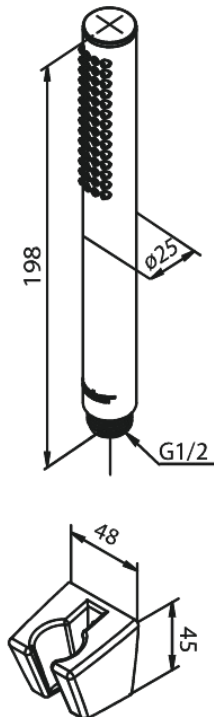

Product features

FM Mattsson Denmark ApS
Hvidkærvej 48, 5250 Odense SV, DK-56416218

+45 88 33 00 34 danmark@fmmattssongroup.com

Mere information på damixa.com

damixa