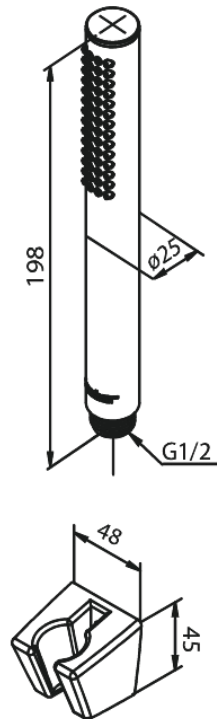

Product features

FM Mattsson Denmark ApS
Hvidkærvej 48, 5250 Odense SV, DK-56416218

+45 88 33 00 34 danmark@fmmattssongroup.com

Mere information på damixa.com

damixa