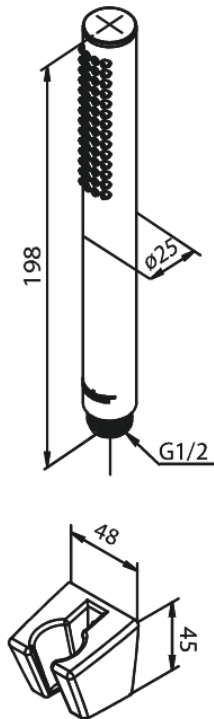

Product features

FM Mattsson Denmark ApS
Hvidkærvej 48, 5250 Odense SV, DK-56416218

+45 88 33 00 34 danmark@fmmattssongroup.com

Mere information på damixa.com

damixa