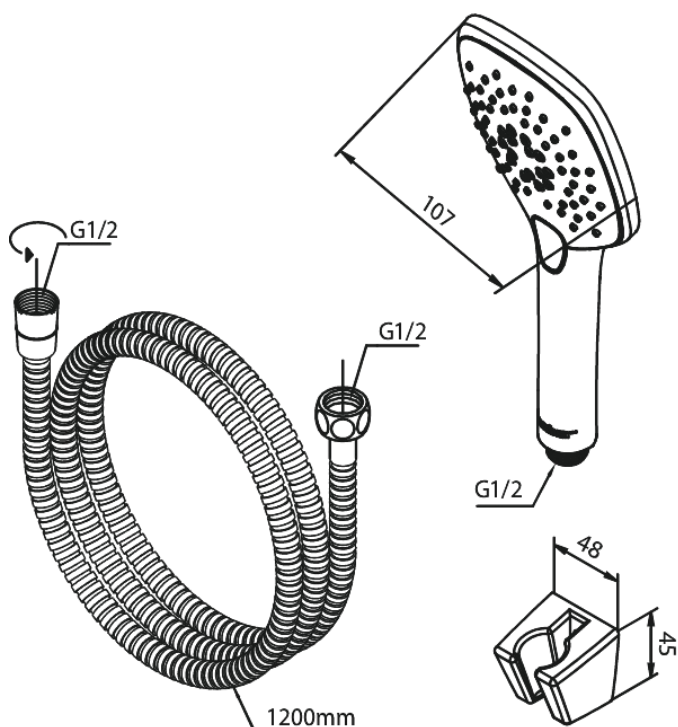

Pine

Handshower set

Article no.: 765266100
Finish: Matt black
Series: Pine

EAN no.: 5708516843047

Standard features:

Water consumption max.6 l/min
3 spray modes

Product features

FM Mattsson Denmark ApS
Hvidkærvej 48, 5250 Odense SV, DK-56416218

+45 88 33 00 34 danmark@fmmattssongroup.com

Mere information på damixa.com

damixa