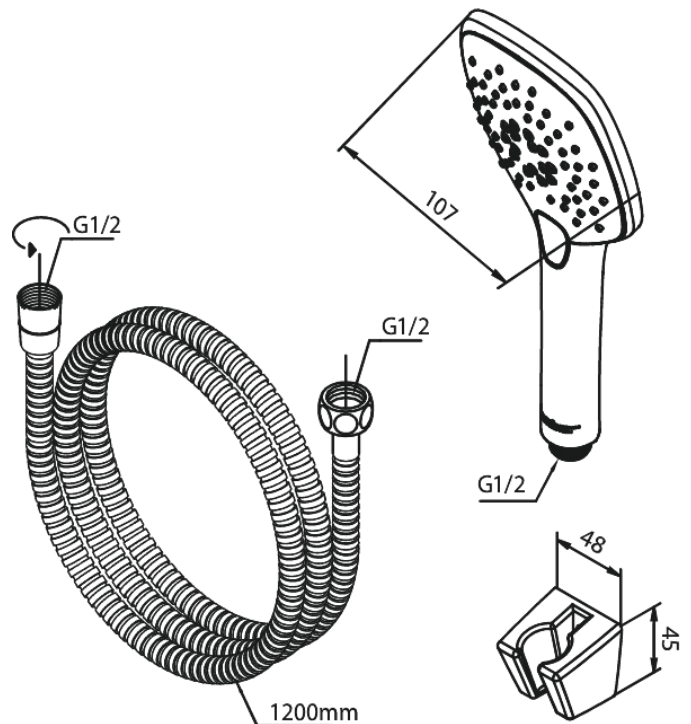

Pine

Handshower set

Article no.: 765264600
Finish: Steel PVD
Series: Pine

EAN no.: 5708516843030

Standard features:

Water consumption max.6 l/min
3 spray modes

Product features

FM Mattsson Denmark ApS
Hvidkærvej 48, 5250 Odense SV, DK-56416218