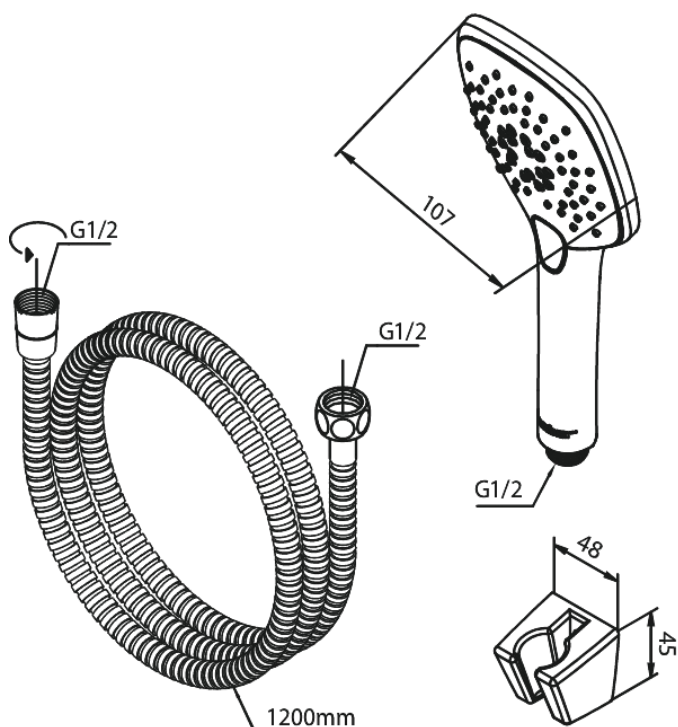

Pine

Handshower set

Article no.: 765260000
Finish: Chrome
Series: Pine

EAN no.: 5708516843023

Standard features:

Water consumption max.6 l/min
3 spray modes

Product features

FM Mattsson Denmark ApS
Hvidkærvej 48, 5250 Odense SV, DK-56416218