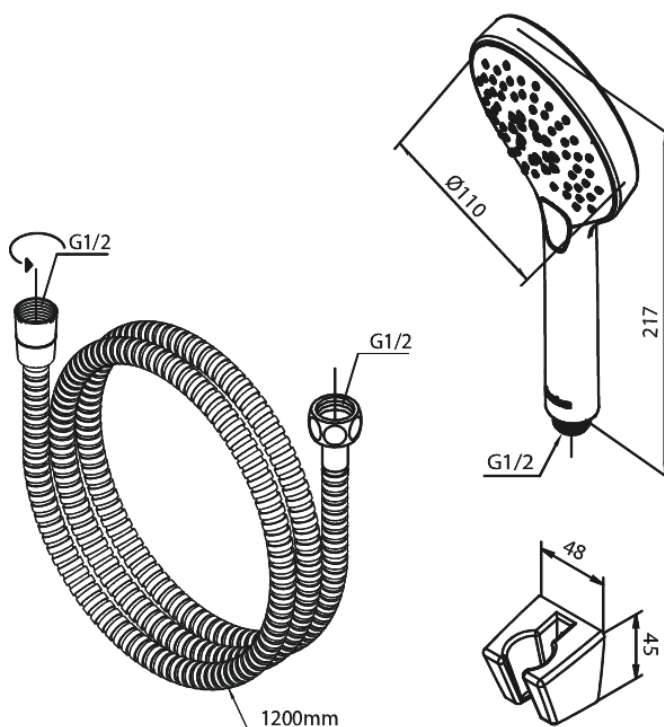

Silhouet

Handshower set

Article no.: 765258700
Finish: Brushed Copper PVD
Series: Silhouet

EAN no.: 5708516843016

Standard features:

Water consumption max.9 l/min
3 spray modes

Product features

FM Mattsson Denmark ApS
Hvidkærvej 48, 5250 Odense SV, DK-56416218