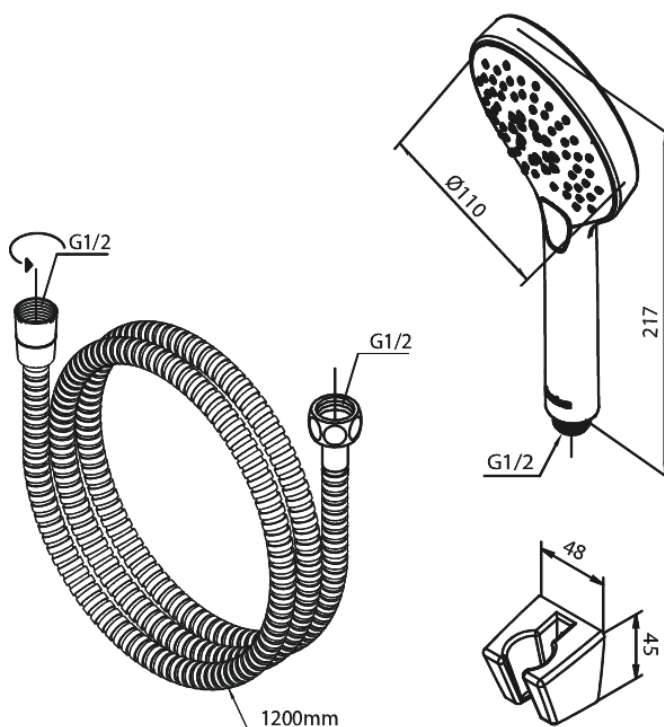

Silhouet

Handshower set

Article no.: 765257900
Finish: Brushed Brass PVD
Series: Silhouet

EAN no.: 5708516843009

Standard features:

Water consumption max.9 l/min
3 spray modes

Product features

FM Mattsson Denmark ApS
Hvidkærvej 48, 5250 Odense SV, DK-56416218

+45 88 33 00 34 danmark@fmmattssongroup.com

Mere information på damixa.com

damixa