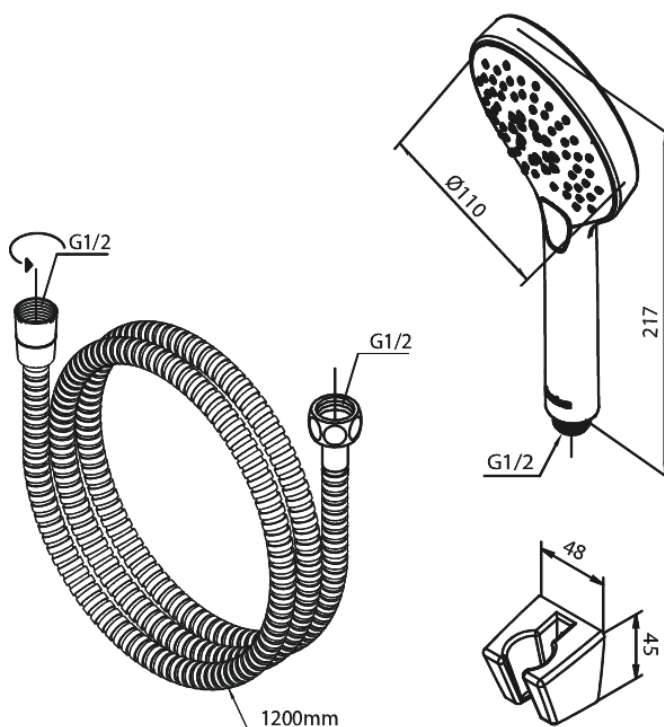

Silhouet

Handshower set

Article no.: 765256100
Finish: Matt black
Series: Silhouet

EAN no.: 5708516842996

Standard features:

Water consumption max.9 l/min
3 spray modes

Product features

FM Mattsson Denmark ApS
Hvidkærvej 48, 5250 Odense SV, DK-56416218

+45 88 33 00 34 danmark@fmmattssongroup.com

Mere information på damixa.com

damixa