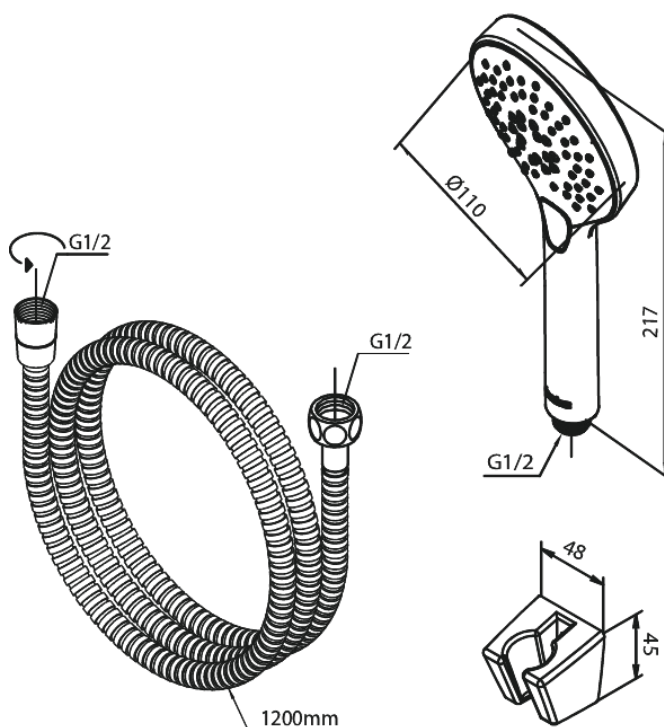

Silhouet

Handshower set

Article no.: 765255500
Finish: Graphite Grey PVD
Series: Silhouet

EAN no.: 5708516842989

Standard features:

Water consumption max.9 l/min
3 spray modes

Product features

FM Mattsson Denmark ApS
Hvidkærvej 48, 5250 Odense SV, DK-56416218