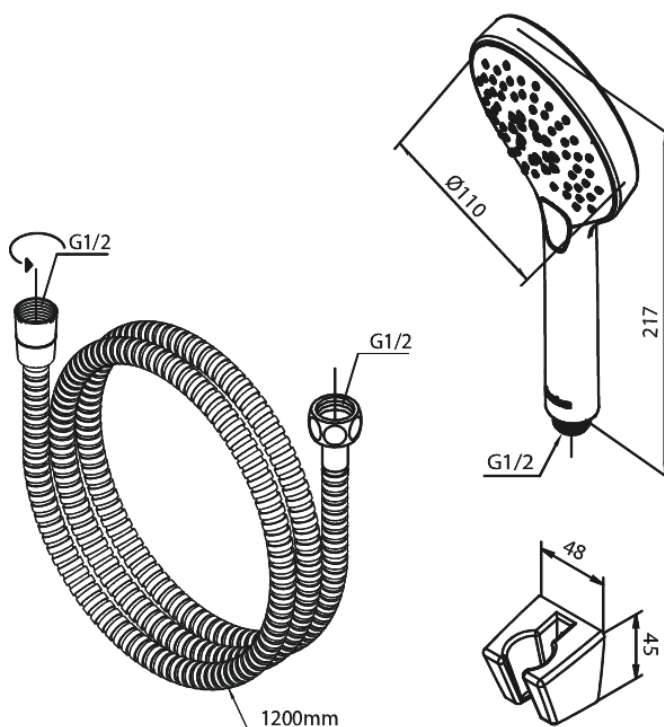

Silhouet

Handshower set

Article no.: 765254600
Finish: Steel PVD
Series: Silhouet

EAN no.: 5708516842972

Standard features:

Water consumption max.9 l/min
3 spray modes

Product features

FM Mattsson Denmark ApS
Hvidkærvej 48, 5250 Odense SV, DK-56416218