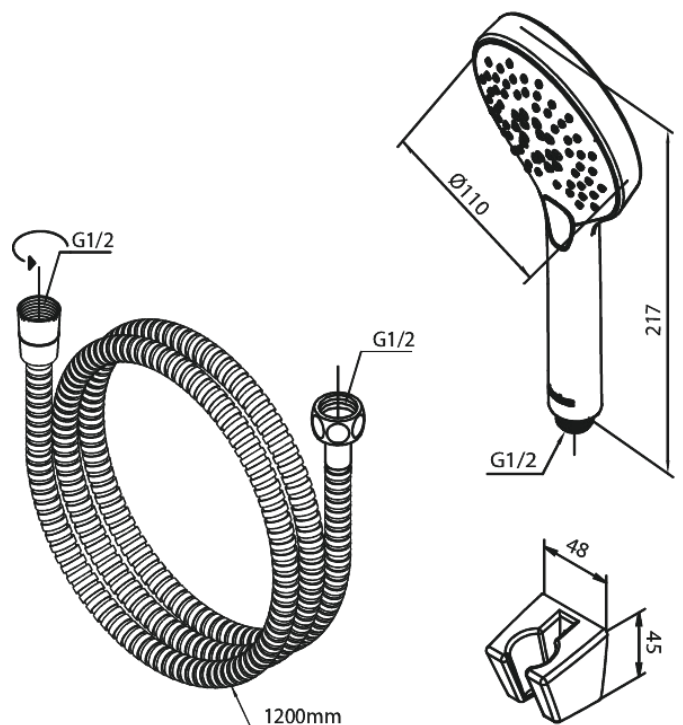

Silhouet

Handshower set

Article no.: 765250000
Finish: Chrome
Series: Silhouet

EAN no.: 5708516842965

Standard features:

Water consumption max.9 l/min
3 spray modes

Product features

FM Mattsson Denmark ApS
Hvidkærvej 48, 5250 Odense SV, DK-56416218