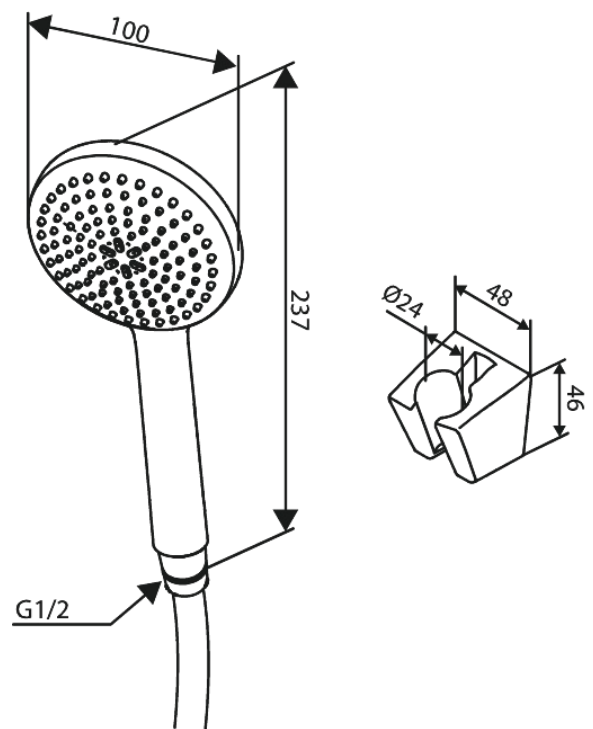

Core

Hand shower set

Article no.: 593333000
Finish: Chrome
Series: Core

EAN no.: 5708516838524

Standard features:

Water consumption max.6 l/min

Product features

FM Mattsson Denmark ApS
Hvidkærvej 48, 5250 Odense SV, DK-56416218