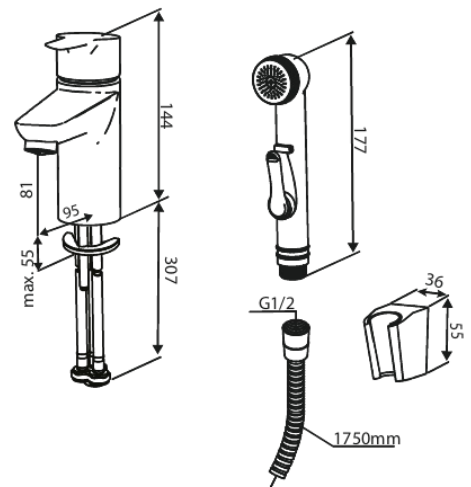

Core

59030

Article no.: 590306100
Finish: Matt black
Series: Core

EAN no.: 5708516842040

Standard features:

1 handle
Ceramic cartridge
Water consumption max.5 l/min

FM Mattsson Denmark ApS
Hvidkærvej 48, 5250 Odense SV, DK-56416218