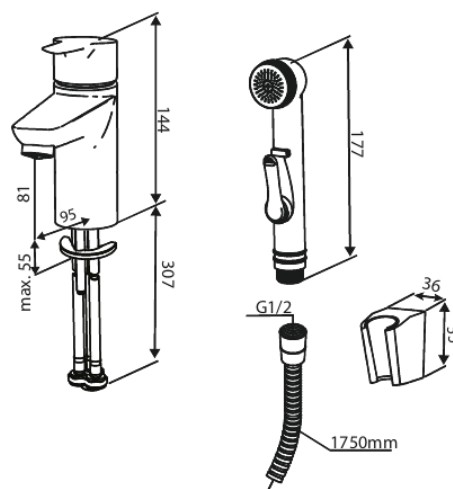

Core

59030

Article no.: 590300000
Finish: Chrome
Series: Core

EAN no.: 5708516842033

Standard features:

1 handle
Ceramic cartridge
Water consumption max.5 l/min

FM Mattsson Denmark ApS
Hvidkærvej 48, 5250 Odense SV, DK-56416218