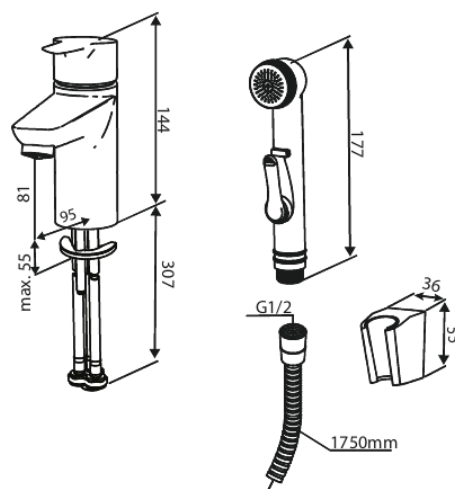

Core

59030

Article no.: 590300000
Finish: Chrome
Series: Core

EAN no.: 5708516842033

Standard features:

1 handle
Ceramic cartridge
Water consumption max.5 l/min

FM Mattsson Denmark ApS
Hvidkærvej 48, 5250 Odense SV, DK-56416218