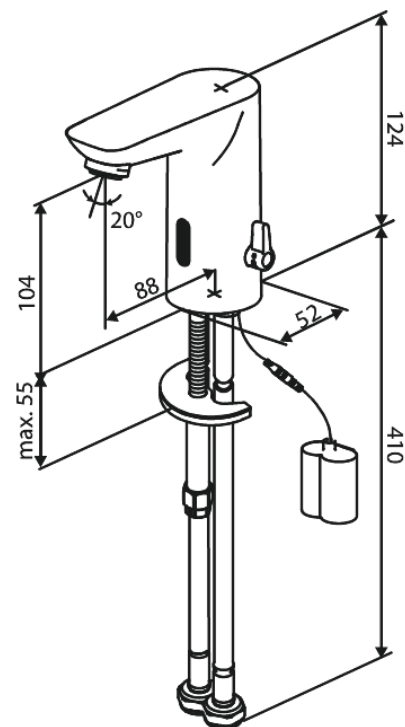

Product features

FM Mattsson Denmark ApS
Hvidkærvej 48, 5250 Odense SV, DK-56416218

+45 88 33 00 34 damixa-international@fmmattsongroup.com

Mere information på damixa.com

damixa