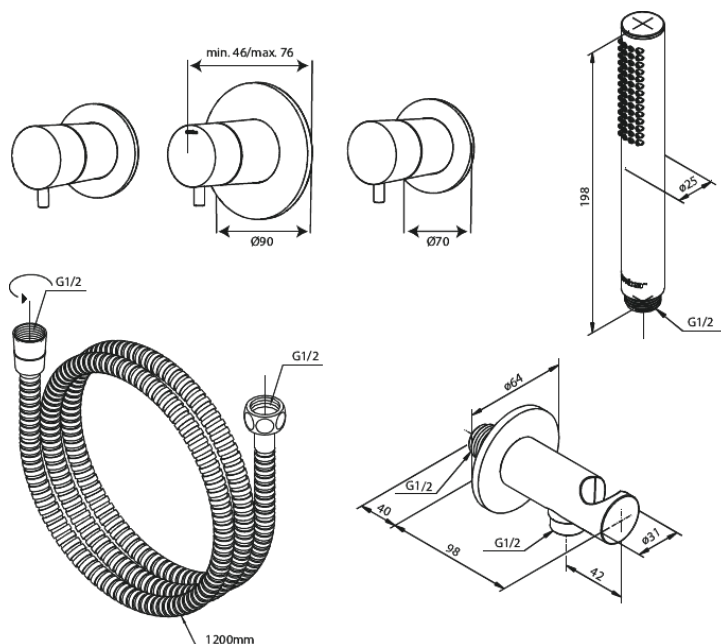

Product features

FM Mattsson Denmark ApS
Hvidkærvej 48, 5250 Odense SV, DK-56416218

+45 88 33 00 34 danmark@fmmattssongroup.com

Mere information på damixa.com

damixa