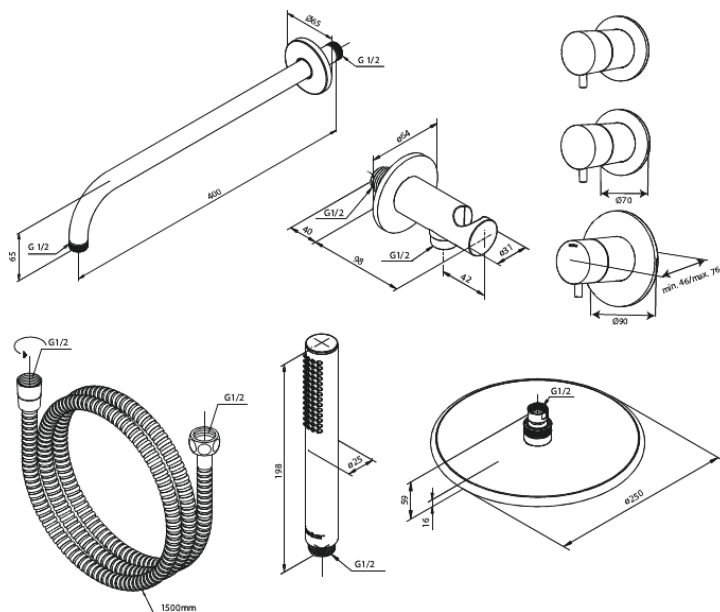

Concealed

Silhouet XS 1

Article no.: 570458700
Finish: Brushed Copper PVD
Series: Concealed

EAN no.: 5708516841258

Standard features:

Ceramic cartridge
Cover plate and handle in metal
Including head shower, hand shower and hose
Head Shower max. 9 l/m / Hand Shower max. 9 l/m
Build-in depth (min. 75mm - max. 105mm)

Product features

FM Mattsson Denmark ApS
Hvidkærvej 48, 5250 Odense SV, DK-56416218

+45 88 33 00 34 danmark@fmmattssongroup.com

Mere information på damixa.com

damixa