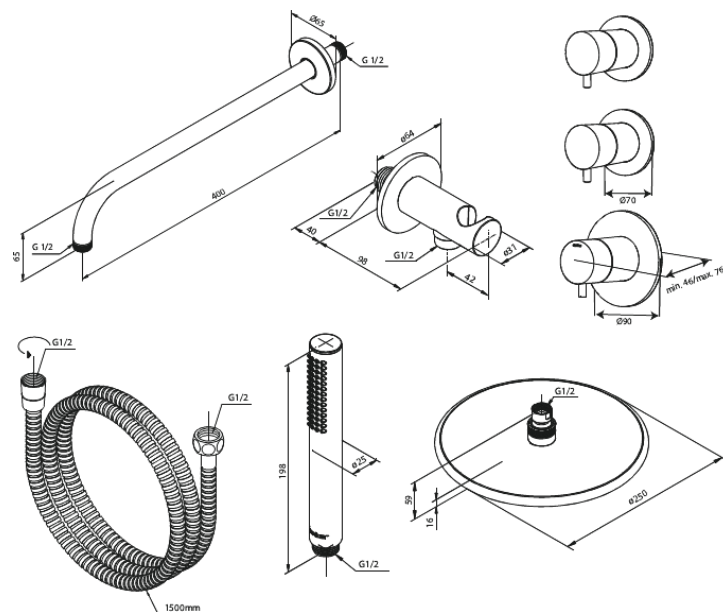

Product features

FM Mattsson Denmark ApS
Hvidkærvej 48, 5250 Odense SV, DK-56416218

+45 88 33 00 34 danmark@fmmattssongroup.com

Mere information på damixa.com

damixa