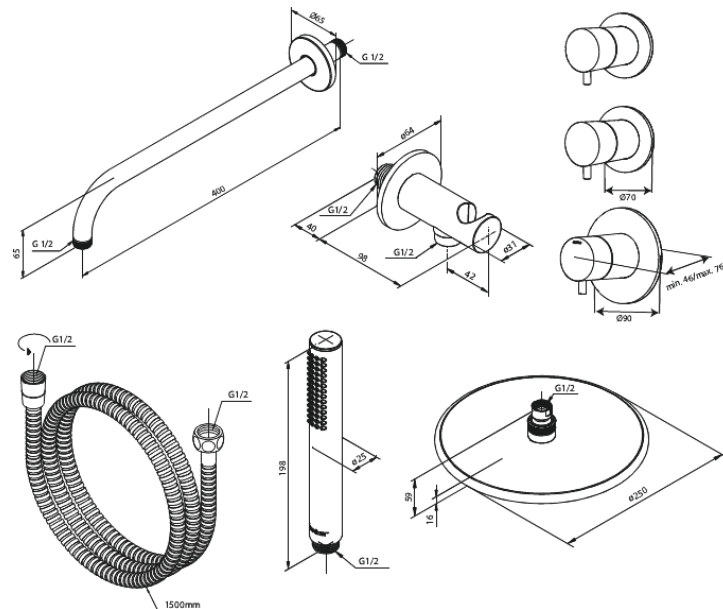

Product features

FM Mattsson Denmark ApS
Hvidkærvej 48, 5250 Odense SV, DK-56416218

+45 88 33 00 34 danmark@fmmattssongroup.com

Mere information på damixa.com

damixa