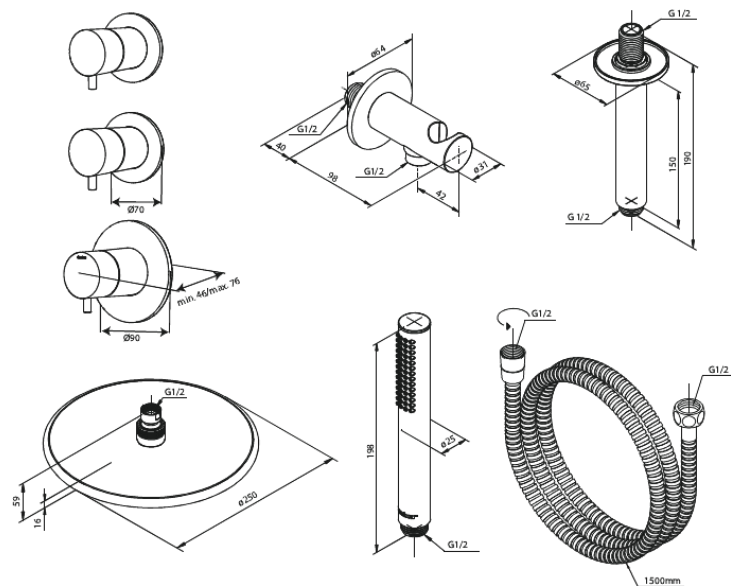

Concealed

Silhouet XS 2

Article no.: 570447900
Finish: Brushed Brass PVD
Series: Concealed

EAN no.: 5708516841173

Standard features:

Cover plate and handle in metal
Including head shower, hand shower and hose
Head Shower max. 9 l/m / Hand Shower max. 9 l/m

Product features

FM Mattsson Denmark ApS
Hvidkærvej 48, 5250 Odense SV, DK-56416218

+45 88 33 00 34 danmark@fmmattssongroup.com

Mere information på damixa.com

damixa