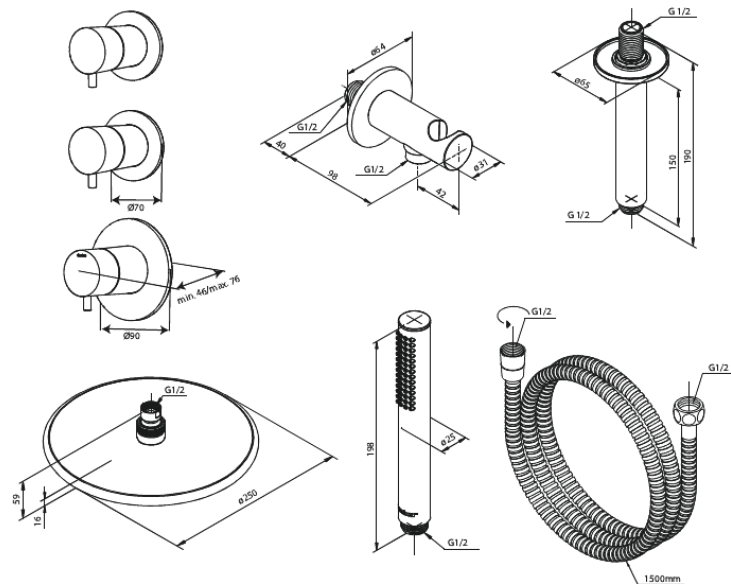

Concealed

Silhouet XS 2

Article no.: 570446100
Finish: Matt black
Series: Concealed

EAN no.: 5708516841159

Standard features:

Cover plate and handle in metal
Including head shower, hand shower and hose
Head Shower max. 9 l/m / Hand Shower max. 9 l/m

Product features

FM Mattsson Denmark ApS
Hvidkærvej 48, 5250 Odense SV, DK-56416218

+45 88 33 00 34 danmark@fmmattssongroup.com

Mere information på damixa.com

damixa