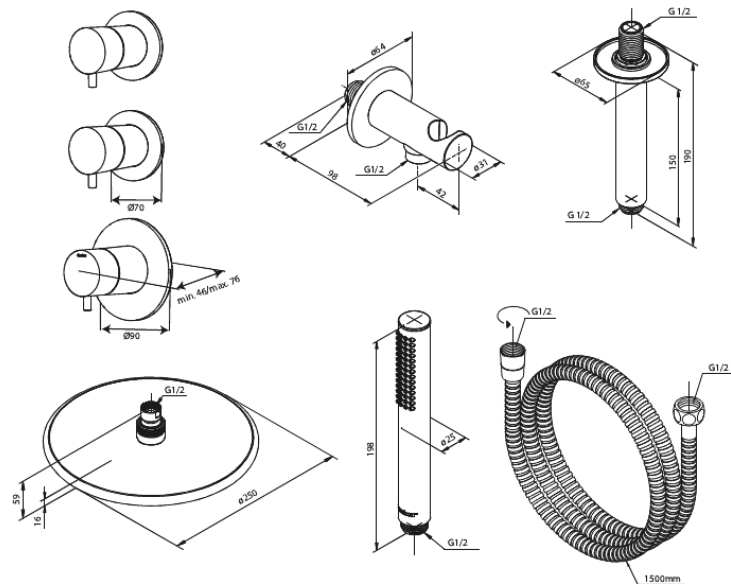

Concealed

Silhouet XS 2

Article no.: 570444600
Finish: Steel PVD
Series: Concealed

EAN no.: 5708516841135

Standard features:

Cover plate and handle in metal
Including head shower, hand shower and hose
Head Shower max. 9 l/m / Hand Shower max. 9 l/m

Product features

FM Mattsson Denmark ApS
Hvidkærvej 48, 5250 Odense SV, DK-56416218

+45 88 33 00 34 danmark@fmmattssongroup.com

Mere information på damixa.com

damixa