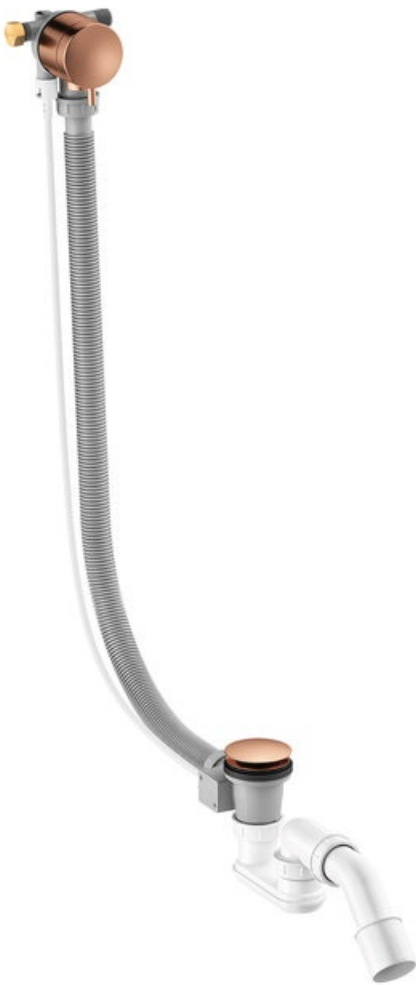

Concealed

Bath waste - with water outlet

Article no.: 238908700
Finish: Brushed Copper PVD
Series: Concealed

EAN no.: 5708516841852

Standard features:

Water consumption max 47 l/min

FM Mattsson Denmark ApS
Hvidkærvej 48, 5250 Odense SV, DK-56416218