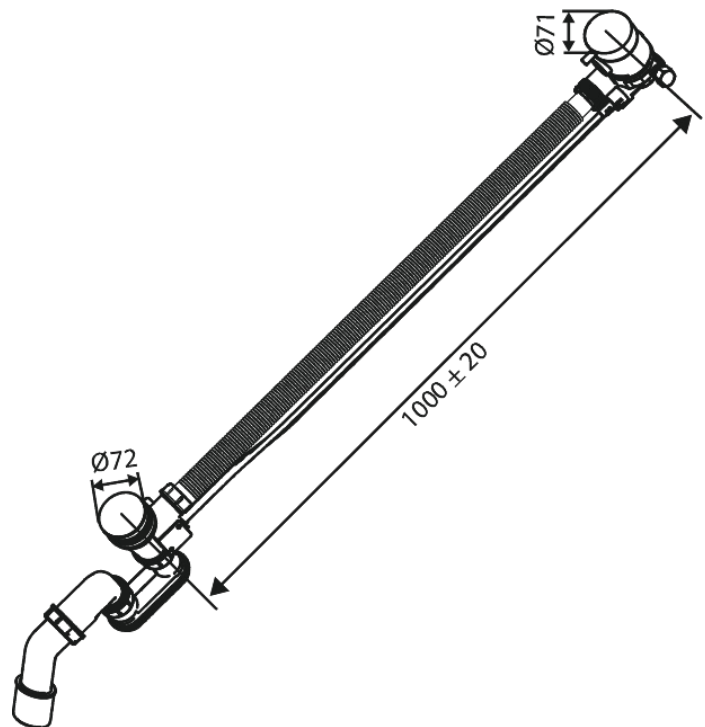

Concealed

Bath waste - with water outlet

Article no.: 238908700
Finish: Brushed Copper PVD
Series: Concealed

EAN no.: 5708516841852

Standard features:

Water consumption max 47 l/min

FM Mattsson Denmark ApS
Hvidkærvej 48, 5250 Odense SV, DK-56416218