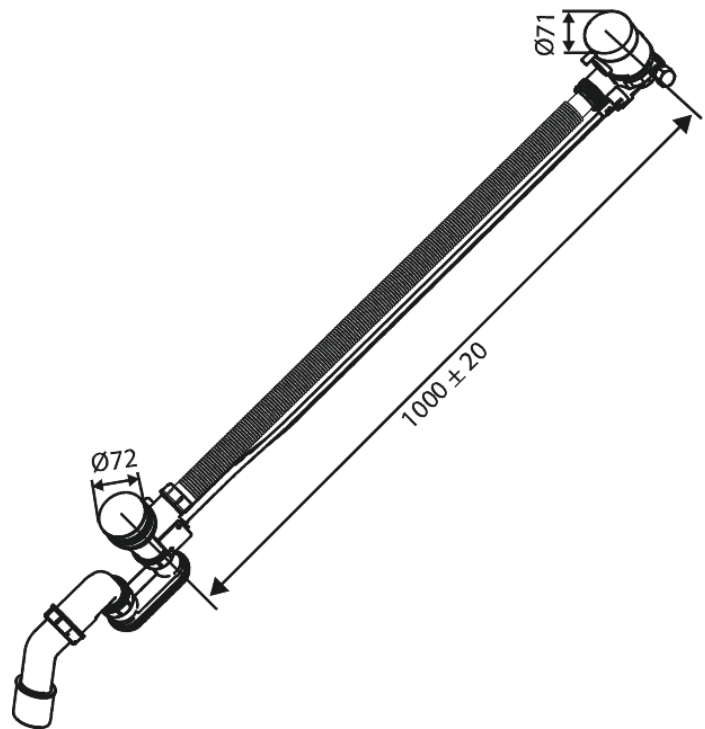

Concealed

Bath waste - with water outlet

Article no.: 238907900
Finish: Brushed Brass PVD
Series: Concealed

EAN no.: 5708516841845

Standard features:

Water consumption max 47 l/min

FM Mattsson Denmark ApS
Hvidkærvej 48, 5250 Odense SV, DK-56416218