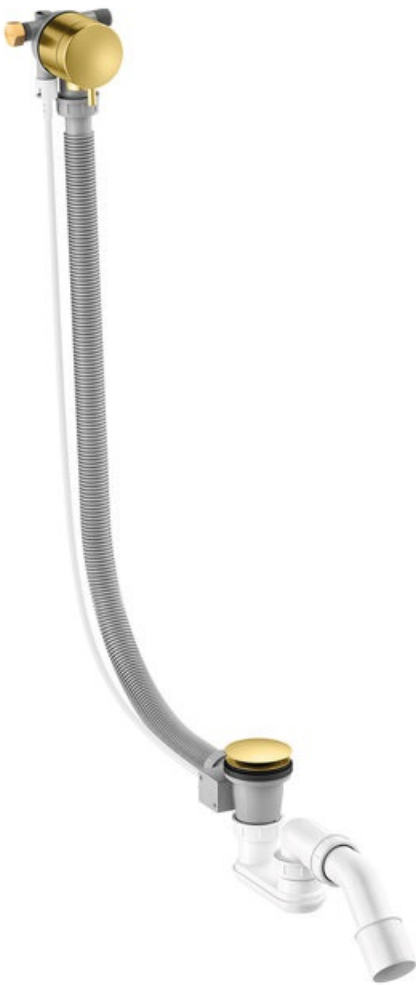

Concealed

Bath waste - with water outlet

Article no.: 238907900
Finish: Brushed Brass PVD
Series: Concealed

EAN no.: 5708516841845

Standard features:

Water consumption max 47 l/min

FM Mattsson Denmark ApS
Hvidkærvej 48, 5250 Odense SV, DK-56416218