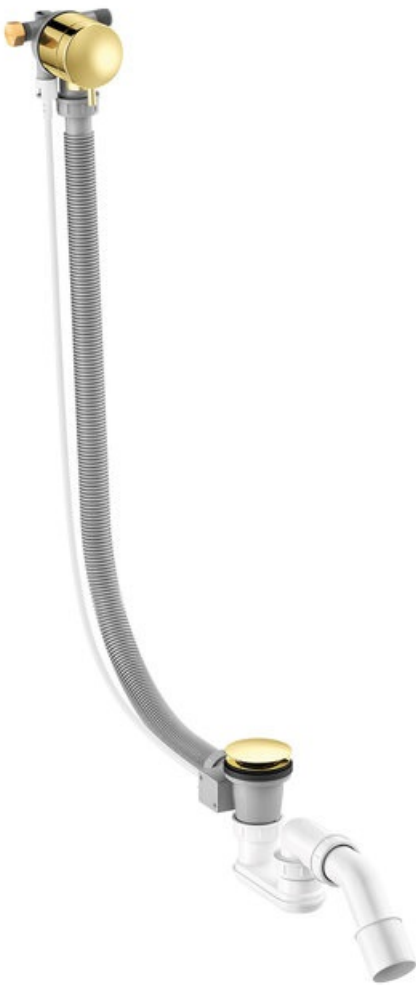

Concealed

Bath waste - with water outlet

Article no.: 238907700
Finish: Polished Brass PVD
Series: Concealed

EAN no.: 5708516841838

Standard features:

Water consumption max 47 l/min

FM Mattsson Denmark ApS
Hvidkærvej 48, 5250 Odense SV, DK-56416218