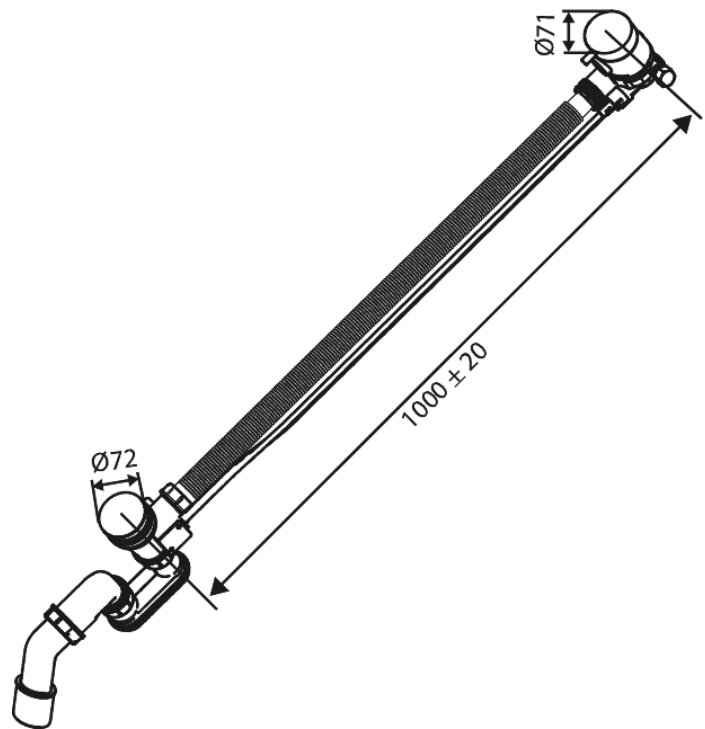

Concealed

Bath waste - with water outlet

Article no.: 238907700
Finish: Polished Brass PVD
Series: Concealed

EAN no.: 5708516841838

Standard features:

Water consumption max 47 l/min

FM Mattsson Denmark ApS
Hvidkærvej 48, 5250 Odense SV, DK-56416218