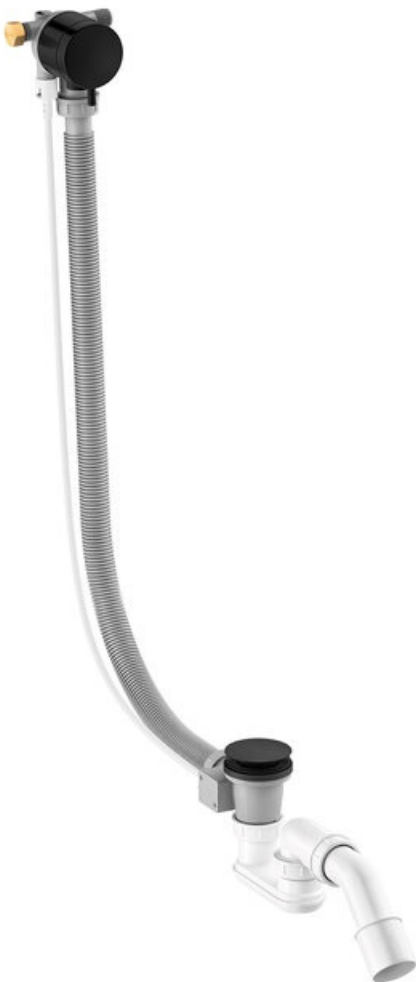

Concealed

Bath waste - with water outlet

Article no.: 238906100
Finish: Matt black
Series: Concealed

EAN no.: 5708516841821

Standard features:

Water consumption max 47 l/min

FM Mattsson Denmark ApS
Hvidkærvej 48, 5250 Odense SV, DK-56416218

+45 88 33 00 34 damixa-international@fmmattssongroup.com

Mere information på damixa.com

damixa