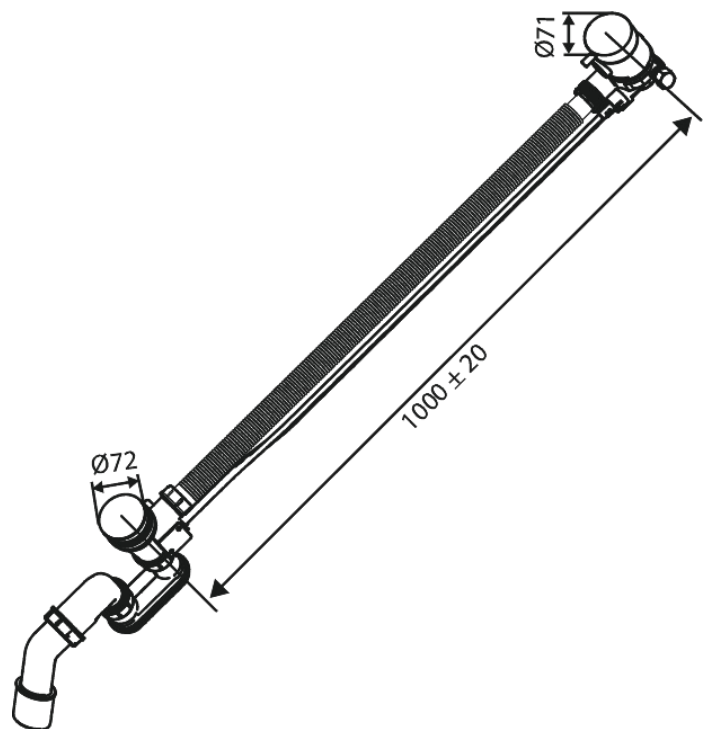

Concealed

Bath waste - with water outlet

Article no.: 238906100
Finish: Matt black
Series: Concealed

EAN no.: 5708516841821

Standard features:

Water consumption max 47 l/min

FM Mattsson Denmark ApS
Hvidkærvej 48, 5250 Odense SV, DK-56416218

+45 88 33 00 34 damixa-international@fmmattssongroup.com

Mere information på damixa.com

damixa