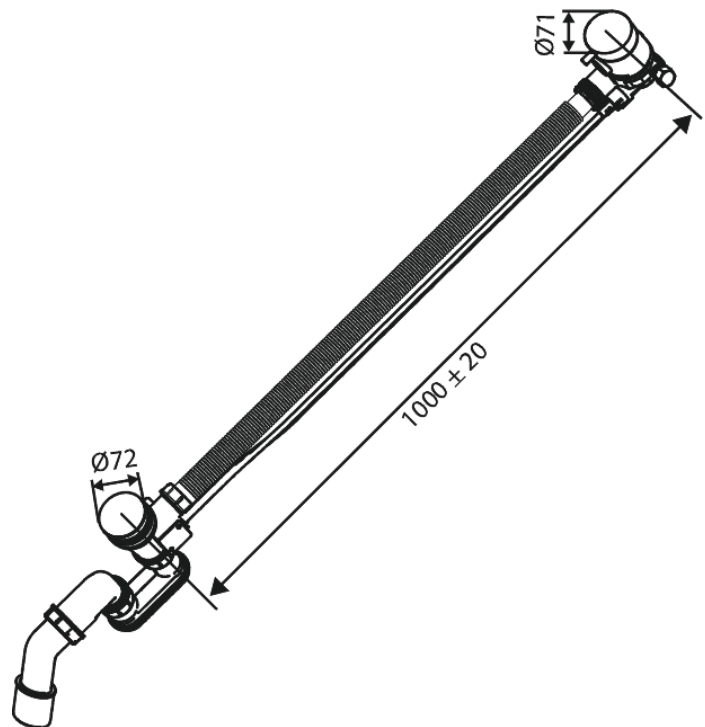

Concealed

Bath waste - with water outlet

Article no.: 238905500
Finish: Graphite Grey PVD
Series: Concealed

EAN no.: 5708516841814

Standard features:

Water consumption max 47 l/min

FM Mattsson Denmark ApS
Hvidkærvej 48, 5250 Odense SV, DK-56416218

+45 88 33 00 34 damixa-international@fmmattsongroup.com

Mere information på damixa.com

damixa