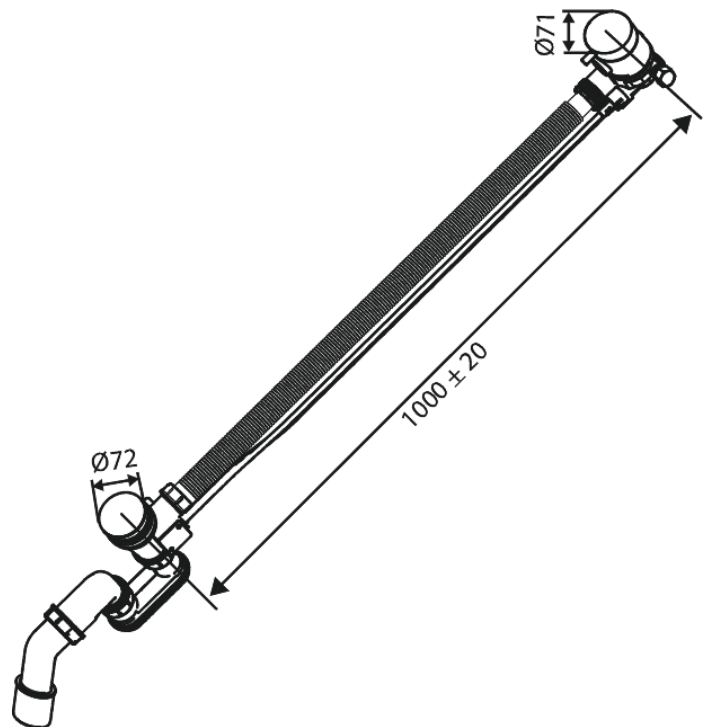

Concealed

Bath waste - with water outlet

Article no.: 238905500
Finish: Graphite Grey PVD
Series: Concealed

EAN no.: 5708516841814

Standard features:

Water consumption max 47 l/min

FM Mattsson Denmark ApS
Hvidkærvej 48, 5250 Odense SV, DK-56416218