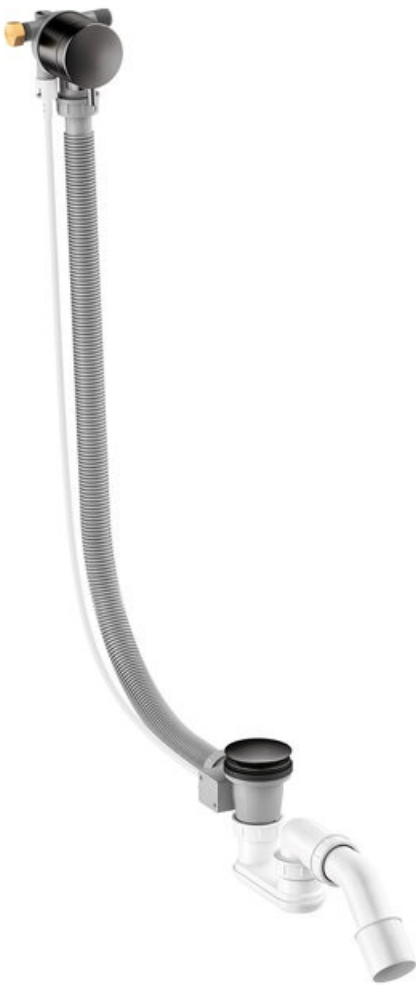

Concealed

Bath waste - with water outlet

Article no.: 238905500
Finish: Graphite Grey PVD
Series: Concealed

EAN no.: 5708516841814

Standard features:

Water consumption max 47 l/min

FM Mattsson Denmark ApS
Hvidkærvej 48, 5250 Odense SV, DK-56416218

+45 88 33 00 34 damixa-international@fmmattsongroup.com

Mere information på damixa.com

damixa