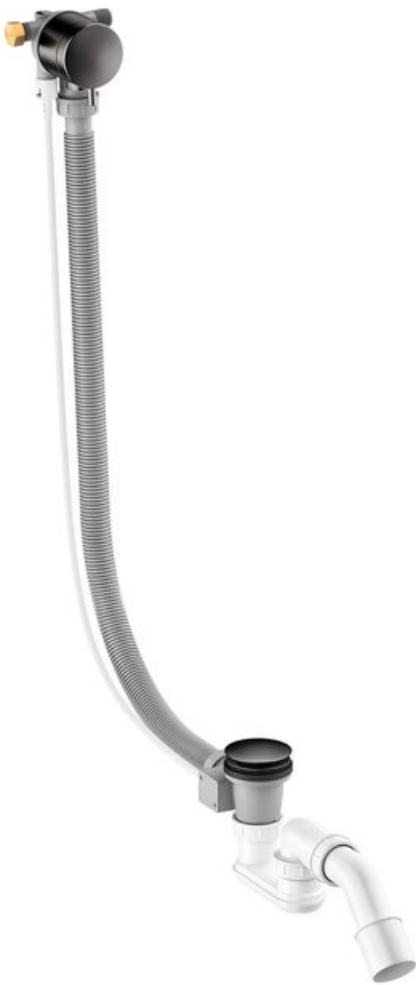

Concealed

Bath waste - with water outlet

Article no.: 238905500
Finish: Graphite Grey PVD
Series: Concealed

EAN no.: 5708516841814

Standard features:

Water consumption max 47 l/min

FM Mattsson Denmark ApS
Hvidkærvej 48, 5250 Odense SV, DK-56416218