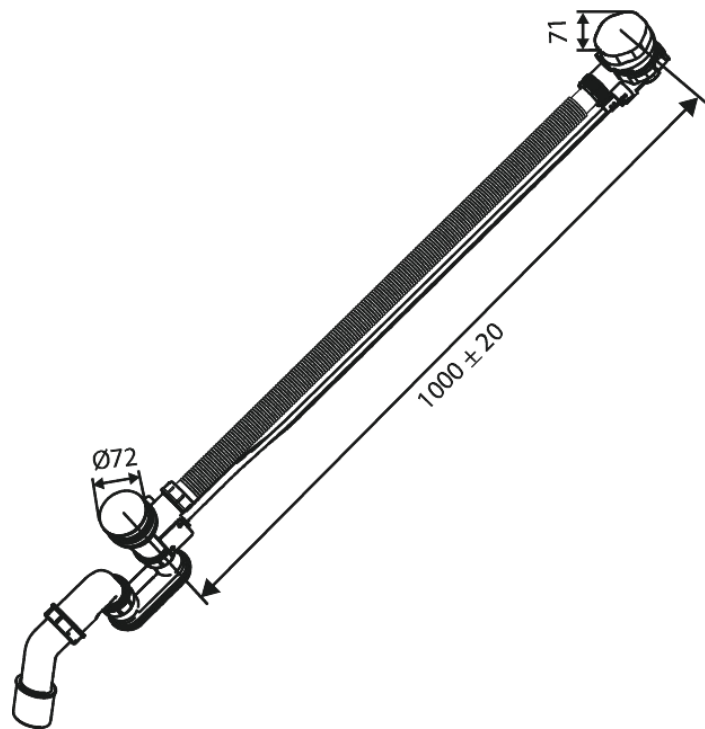

Concealed

Bath waste - loose item

Article no.: 238808700
Finish: Brushed Copper PVD
Series: Concealed

EAN no.: 5708516841784

Standard features:

Water consumption max 47 l/min

FM Mattsson Denmark ApS
Hvidkærvej 48, 5250 Odense SV, DK-56416218

+45 88 33 00 34 danmark@fmmattssongroup.com

Mere information på damixa.com

damixa