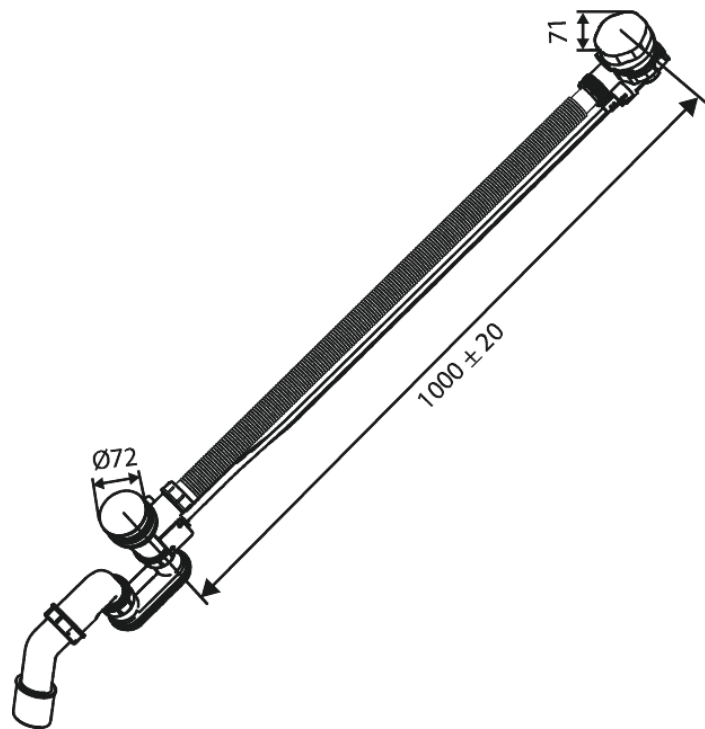

Concealed

Bath waste - loose item

Article no.: 238807900
Finish: Brushed Brass PVD
Series: Concealed

EAN no.: 5708516841777

Standard features:

Water consumption max 47 l/min

FM Mattsson Denmark ApS
Hvidkærvej 48, 5250 Odense SV, DK-56416218