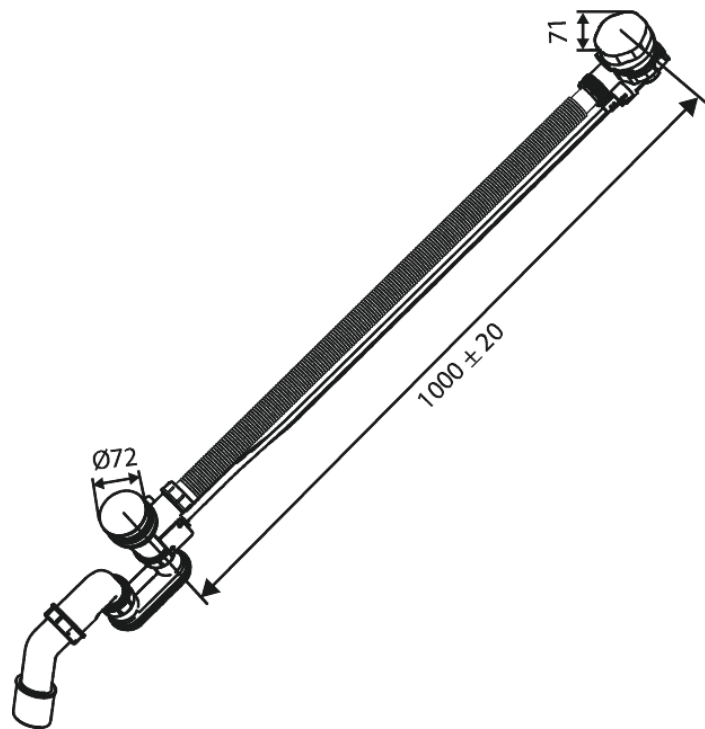

Concealed

Bath waste - loose item

Article no.: 238806100
Finish: Matt black
Series: Concealed

EAN no.: 5708516841753

Standard features:

Water consumption max 47 l/min

FM Mattsson Denmark ApS
Hvidkærvej 48, 5250 Odense SV, DK-56416218