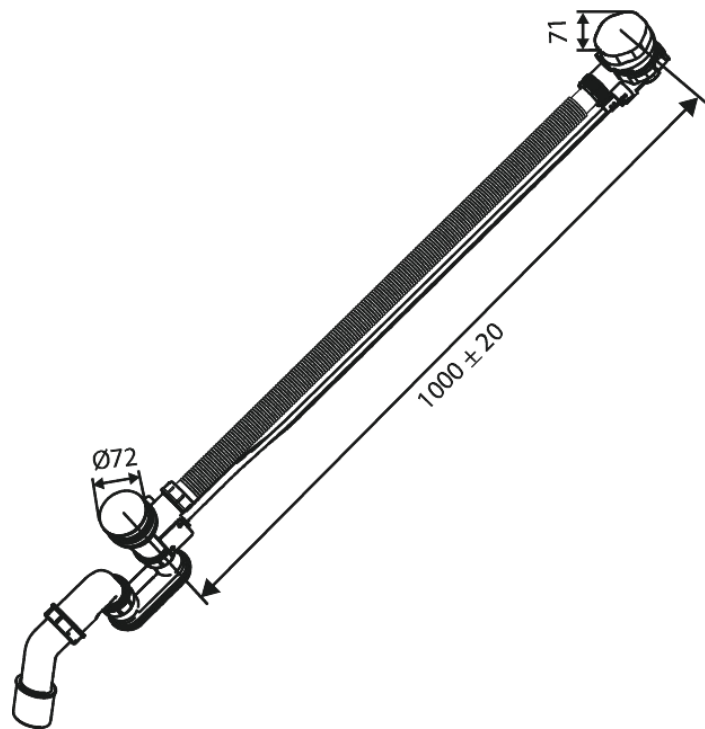

Concealed

Bath waste - loose item

Article no.: 238804600
Finish: Steel PVD
Series: Concealed

EAN no.: 5708516841739

Standard features:

Water consumption max 47 l/min

FM Mattsson Denmark ApS
Hvidkærvej 48, 5250 Odense SV, DK-56416218