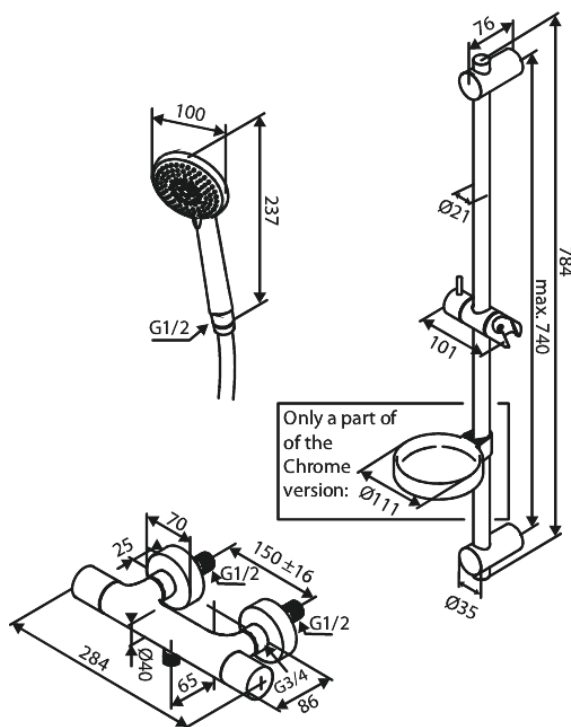

Core

Shower set flex + thermostat

Article no.: 593733000
Finish: Chrome
Series: Core

EAN no.: 5708516838609

Standard features:

Standard 150mm centres
Adjustable wall brackets

Product features

FM Mattsson Denmark ApS
Hvidkærvej 48, 5250 Odense SV, DK-56416218